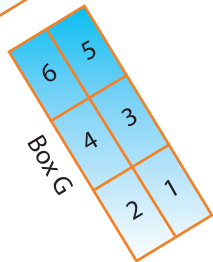

BALCONY
Seating Diagram
The Grand Opera House
Macon, GA

⊗ - Poles